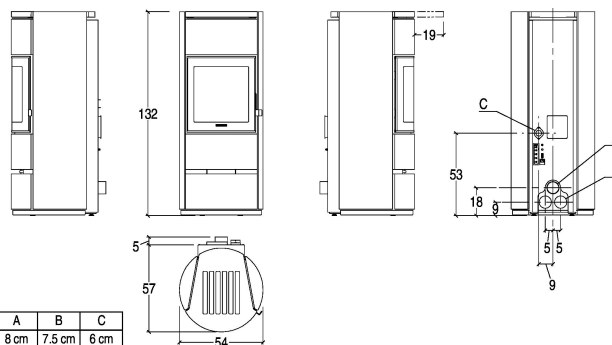

PIAZZETTA
FIREPLACES & STOVES
Piazzetta Australia
12 Government Road Eden NSW 2551
www.piazzetta.com.au
sales@piazzetta.com.au
02 64962277